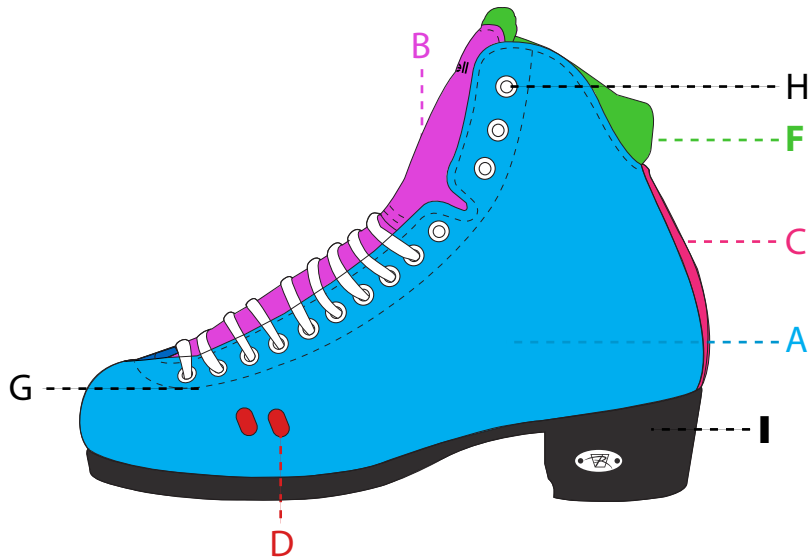

RIEDEL 3200 COLORLAB ORDER FORM

Inside and outside quarter panels and ForeFlex slots can be different colors if desired

Boot Parts Parts of boot available for custom colors

- A - Quarter Panels
- B - Tongue
- C - Backstay
- D - ForeFlex Slots
- E - Collar*
- F - Logo Stamp
- G - Stitching*
- H - Eyelets*

*Only available in Black or White

Leather Available for parts: A,B,C,D

LR1 Black	LR2 Gray	LR3 White Chapparral	LR4 Abilene	LR5 Purple
LR6 Tan Helene	LR7 Sandal	LR8 Tan Chapparral	LR9 Ultra Blue	LR10 Royal Blue
LR11 Baby Blue	LR12 Turquoise	LR13 Emerald Green	LR14 Yellow	LR15 Orange
LR16 Mango	LR17 Hot Pink	LR18 Red		