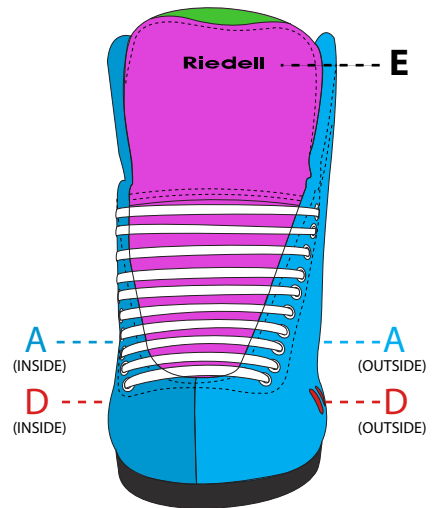

RIEDEL 3200 COLORLAB ORDER FORM

Inside and outside quarter panels and ForeFlex slots can be different colors if desired

Boot Parts Parts of boot available for custom colors

- A - Quarter Panels
- B - Tongue
- C - Backstay
- D - ForeFlex Slots
- E - Collar*
- F - Logo Stamp
- G - Stitching*
- H - Eyelets*

*Only available in Black or White

Leather Available for parts: A,B,C,D

LR1 Black	LR2 Gray	LR3 White Chapparral	LR4 Abilene	LR5 Purple
LR6 Tan Helene	LR7 Sandal	LR8 Tan Chapparral	LR9 Ultra Blue	LR10 Royal Blue
LR11 Baby Blue	LR12 Turquoise	LR13 Emerald Green	LR14 Yellow	LR15 Orange
LR16 Mango	LR17 Hot Pink	LR18 Red		